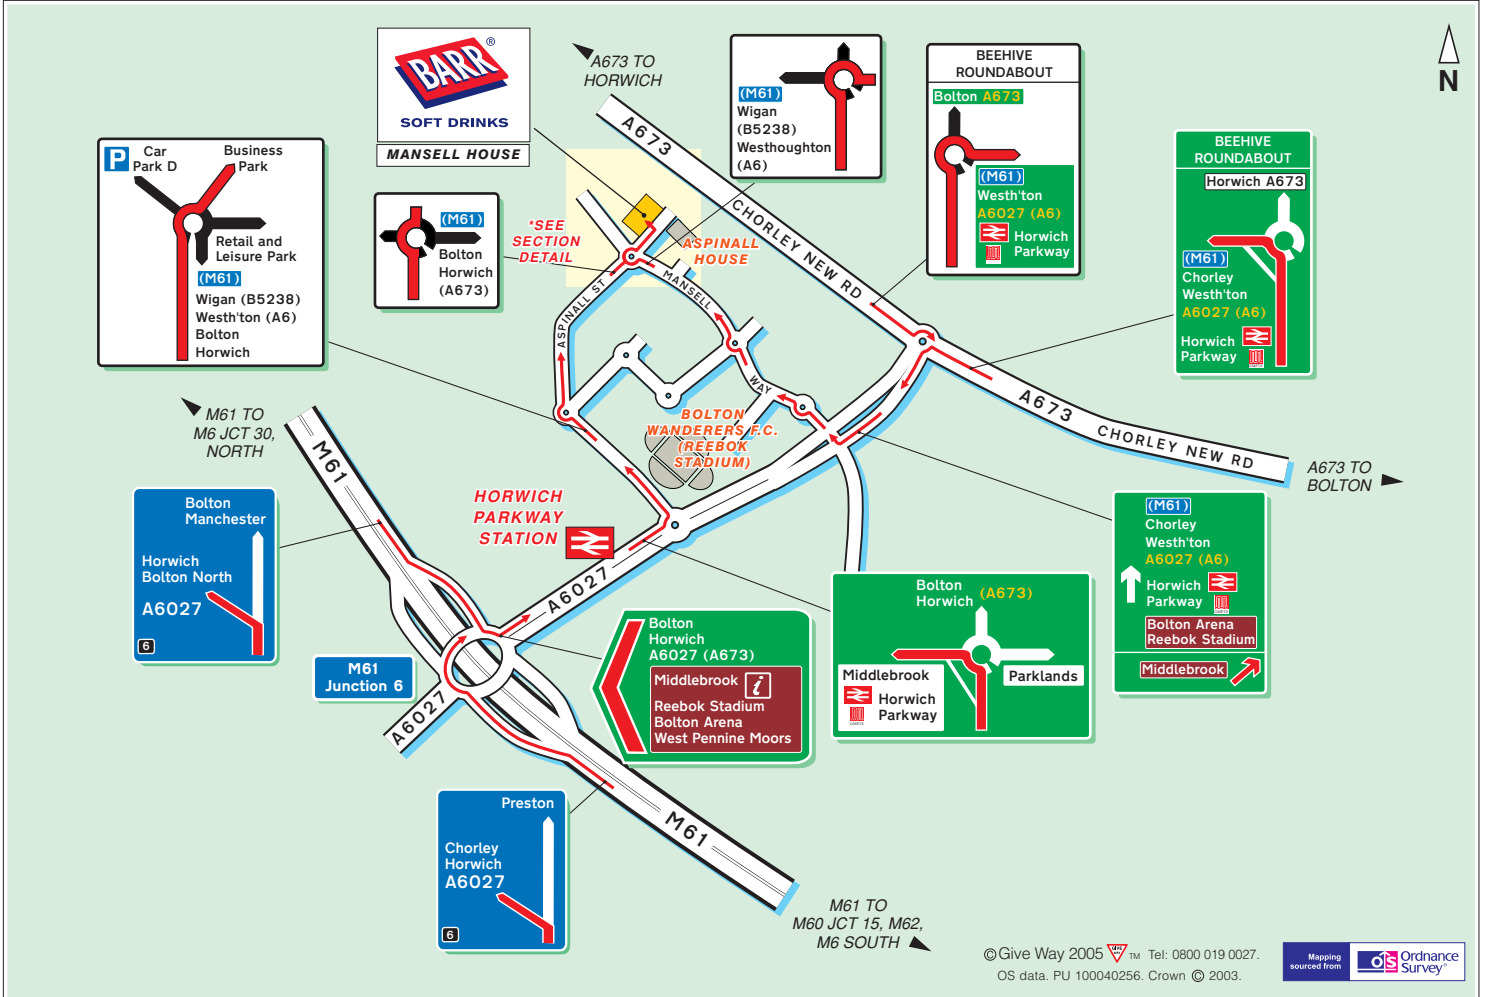

SOFT DRINKS

AG Barr plc
 2nd Floor Mansell House
 Aspinall Close
 Middlebrook
 Horwich
 Bolton BL6 6QQ

Tel: +44 (0)1204 664200
 Fax: +44 (0)1204 664299

Public Transport

By Rail, Horwich Parkway Station.
 As a short walk away.
 For information on train operators and times
 phone National Rail Enquiries on 0845 7484950.

By Air, Manchester Airport.
 Approximately 40 minutes drive away.

© Give Way 2005. Tel: 0800 019 0027.
 OS data. PU 100040256. Crown © 2003.

Mapping sourced from Ordnance Survey

SECTION DETAIL