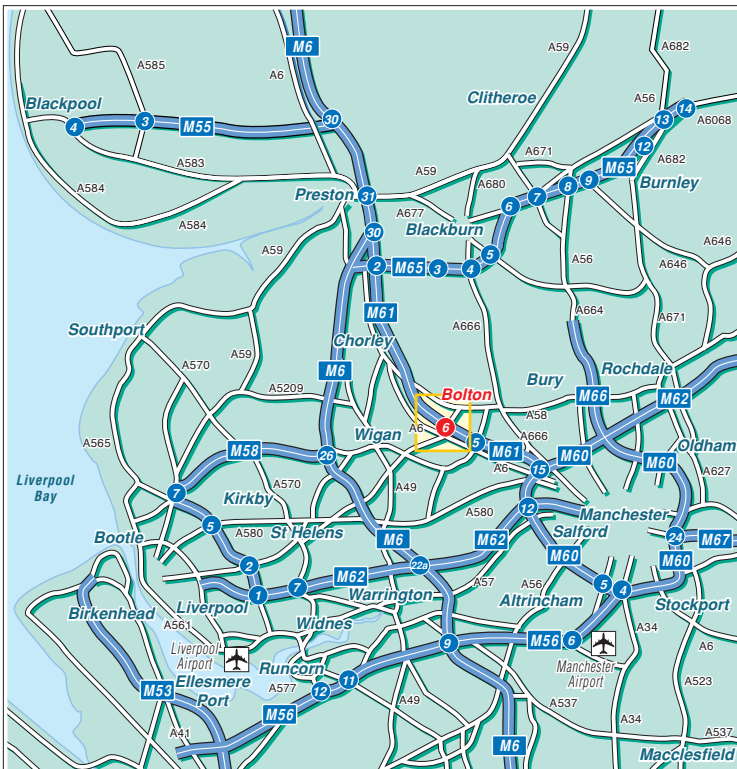

SOFT DRINKS

AG Barr plc
 2nd Floor Mansell House
 Aspinall Close
 Middlebrook
 Horwich
 Bolton BL6 6QQ

Tel: +44 (0)1204 664200
 Fax: +44 (0)1204 664299

Public Transport

By Rail, Horwich Parkway Station.
 As a short walk away.
 For information on train operators and times
 phone National Rail Enquiries on 0845 7484950.

By Air, Manchester Airport.
 Approximately 40 minutes drive away.

© Give Way 2005. Tel: 0800 019 0027.
 OS data. PU 100040256. Crown © 2003.

Mapping sourced from Ordnance Survey

SECTION DETAIL